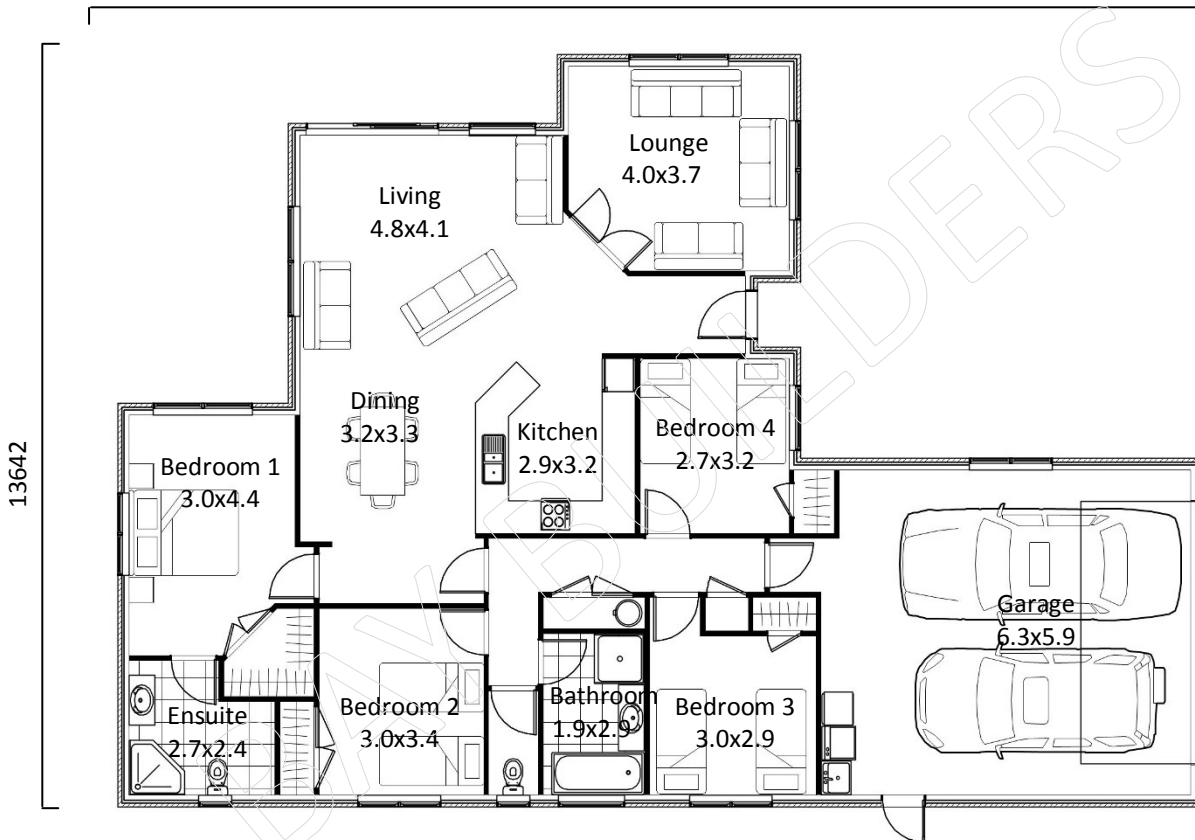

Pateke 188m²

19680

Pateke | 4 Bedrooms | Floor Area 188m²