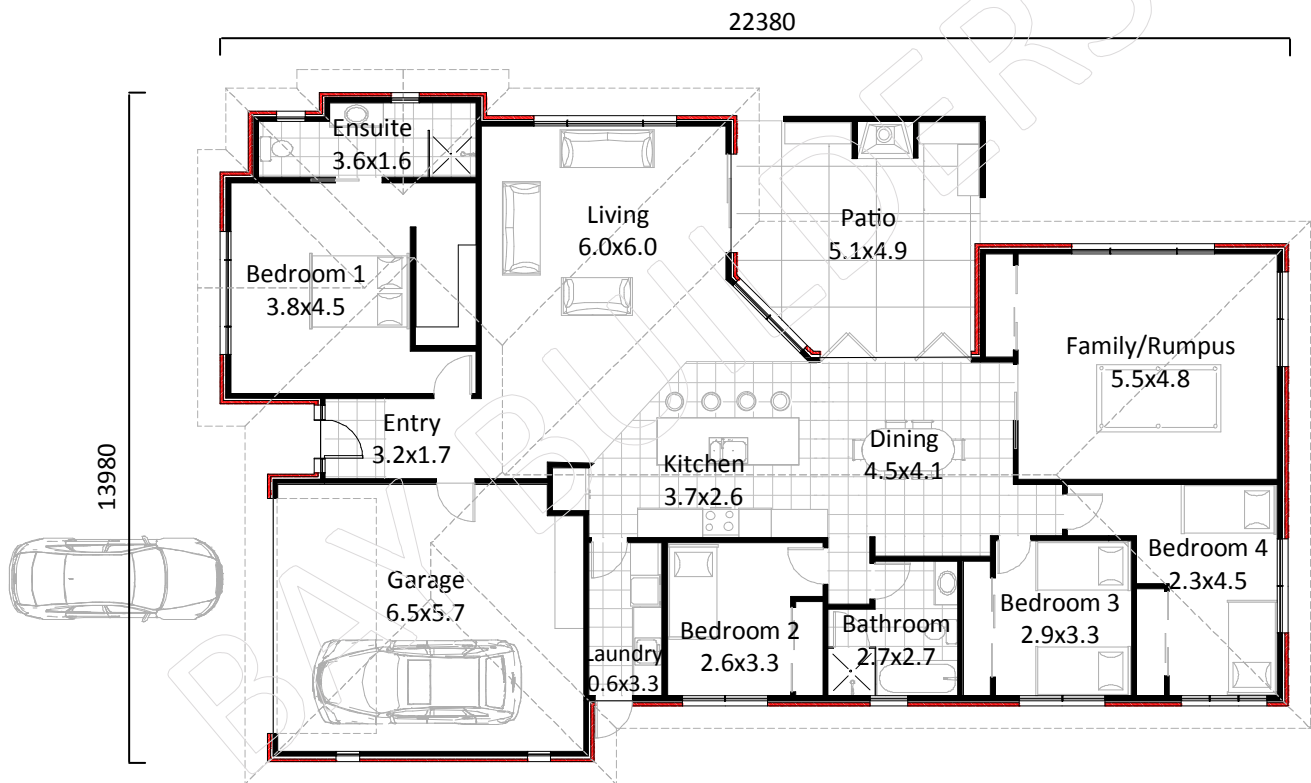

Nikau 233m²

Nikau | 4 Bedrooms | Floor Area 233m²