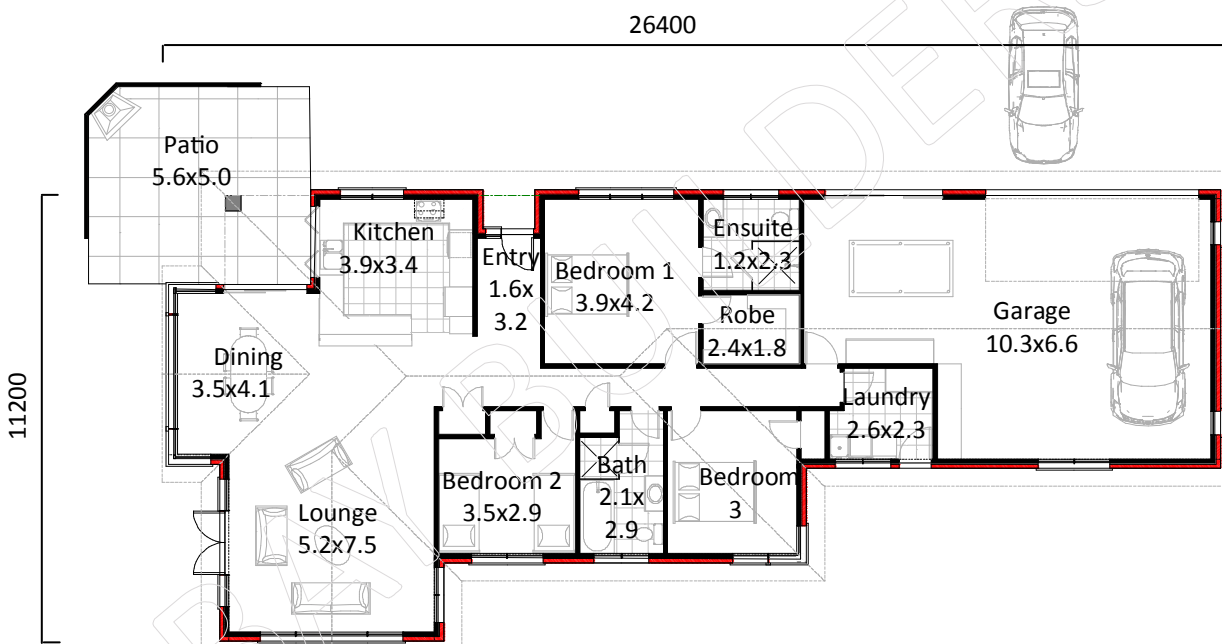

# Tawa 233m<sup>2</sup>

Tawa | 3 Bedrooms | Floor Area 233m<sup>2</sup>